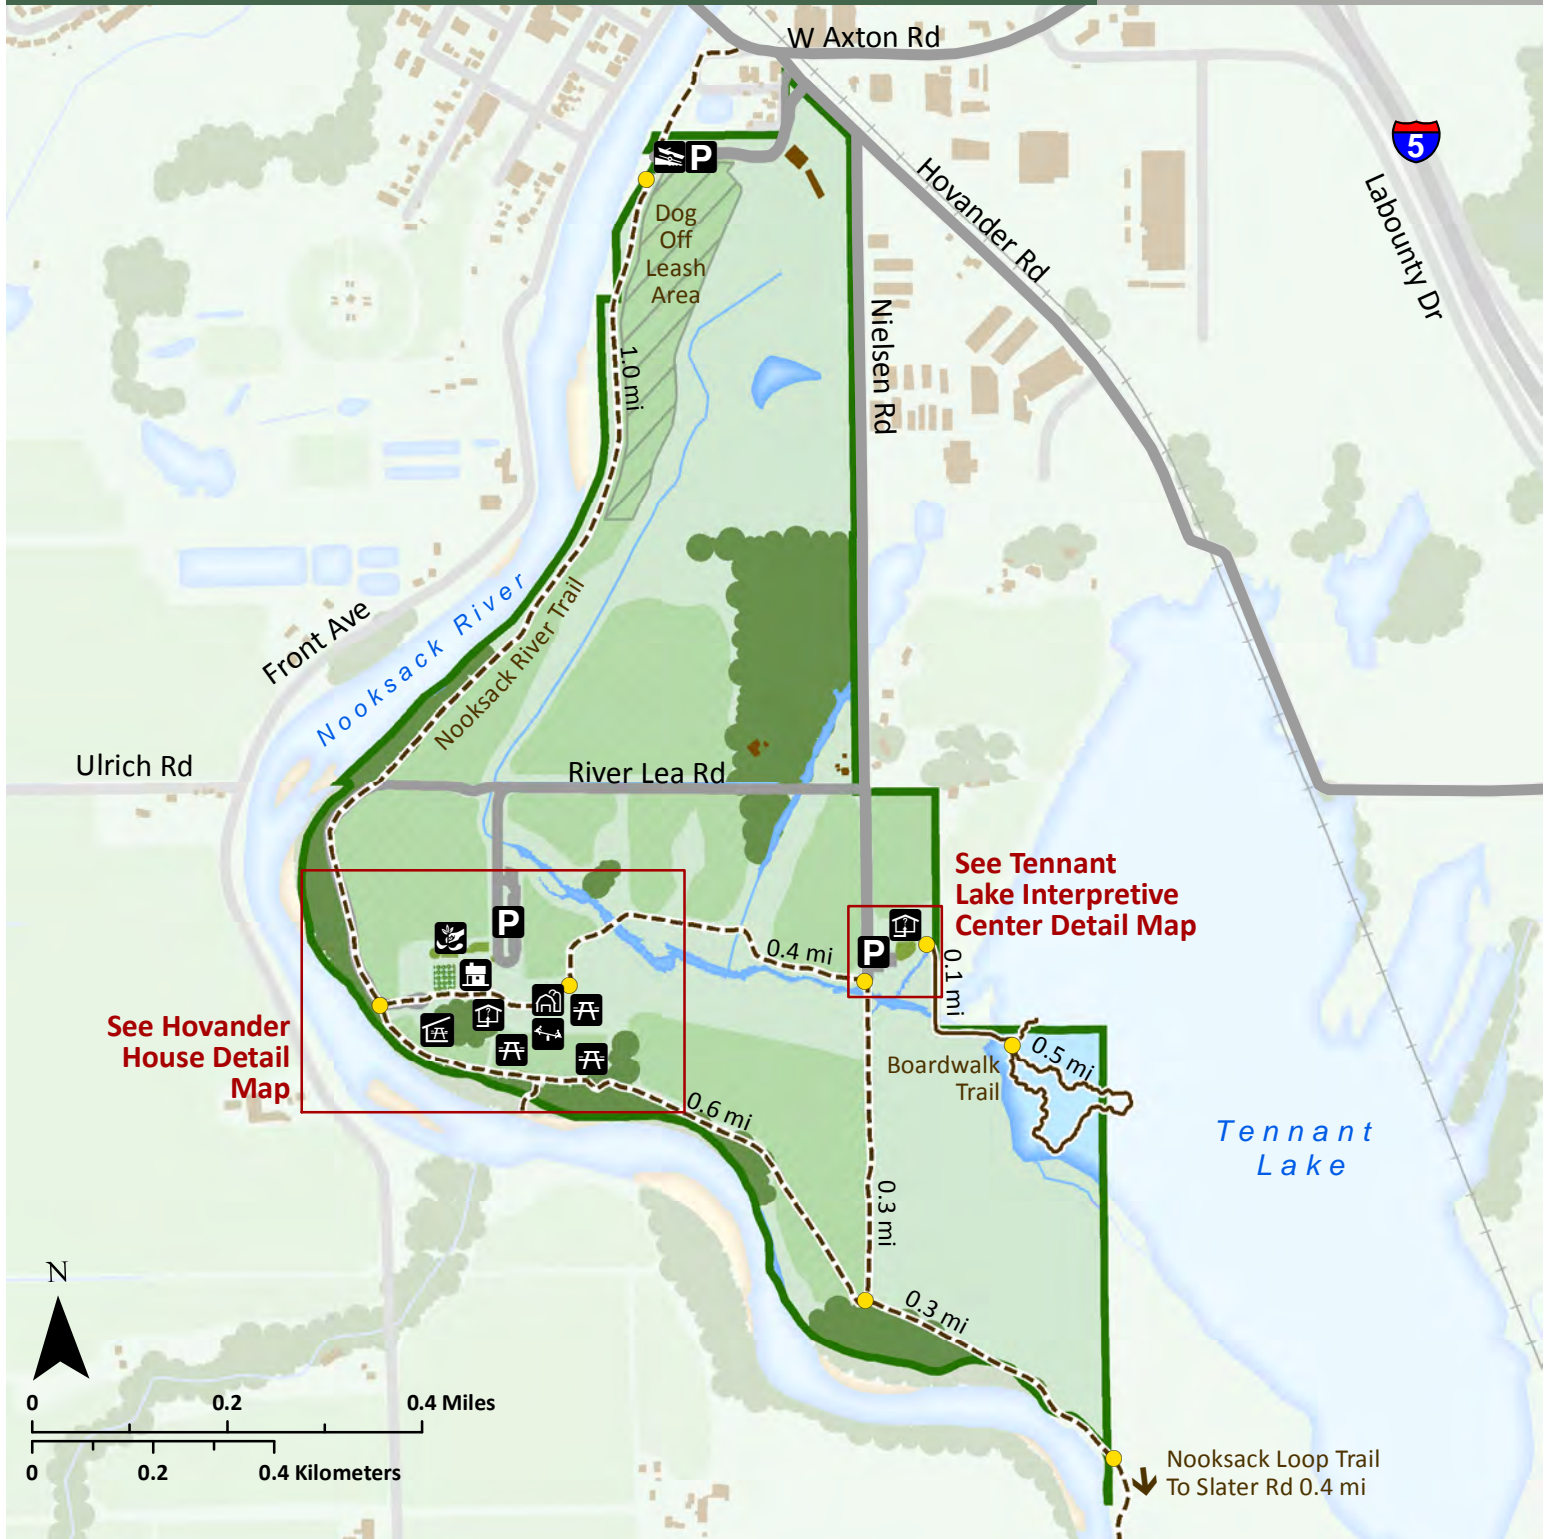

Hovander Homestead Park

Whatcom County
Parks & Recreation

See Hovander House Detail Map

See Tennant Lake Interpretive Center Detail Map

Tennant Lake

Nooksack Loop Trail To Slater Rd 0.4 mi

- | | | |
|-------------------|----------------|----------------------------|
| Parking | Picnic Area | Animal Contact Area |
| Historic Building | Picnic Shelter | Park Boundary |
| Restroom | Information | Trail - Hike/Bike |
| Scenic Overlook | Garden | Trail - Hike Only, No Pets |
| Playground | Boat Launch | 0.3 mi Trail Mileage |
| | | Road |

Note to map users: Mobile maps approximate your location and may be inoperable at any time on any device. There are no warranties to accompany this material. Use at your own risk.

Scan for mobile map and to learn more

(360) 778-5850
WWW.WHATCOMCOUNTY.US/PARKS

Hovander House Detail

Whatcom County Parks & Recreation

Tennant Lake Interpretive Center Detail

- | | |
|-------------------|----------------------------|
| Parking | ADA Parking |
| Historic Building | Picnic Area |
| Restroom | Picnic Shelter |
| Scenic Overlook | Information |
| Playground | Garden |
| Trail - Hike/Bike | Trail - Hike Only, No Pets |
| Building | Road/Walkway |
| Garden | Park Boundary |
| Forest | Field |